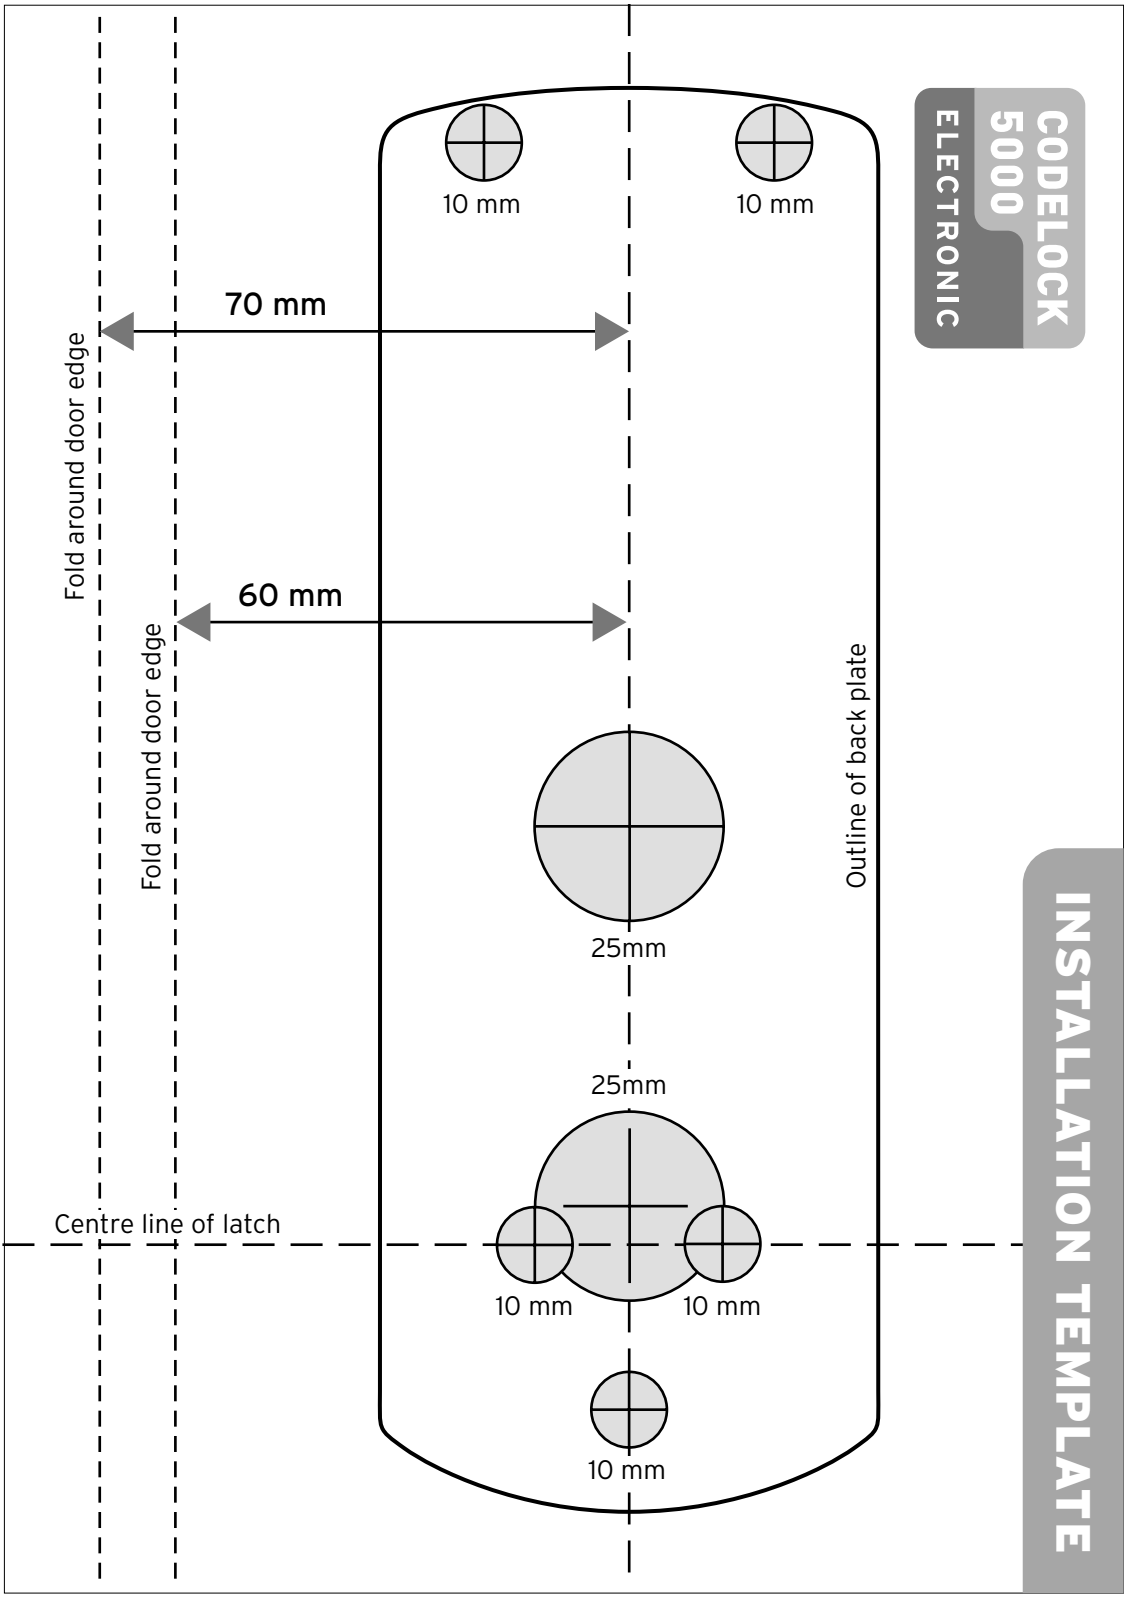

# IMPORTANT

ENSURE PRINT IS ACTUAL SIZE

210 mm