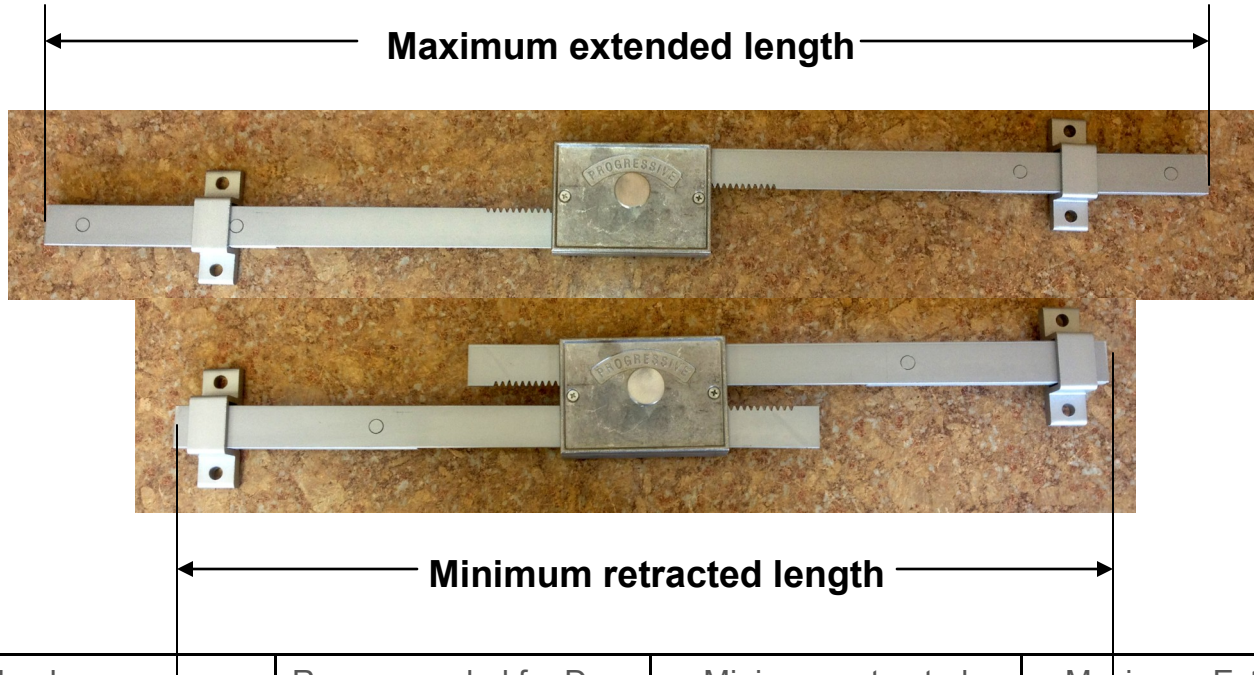

DOUBLE BAR LOCK MAXIMUM & MINIMUM BAR MOVEMENT

Item Number	Recommended for Door Size	Minimum retracted length	Maximum Extended Length
DBL-01-32	30"-34"	27 -1/2"	36-1/4"
DBL-01-36	34"-38"	31-3/4"	40-1/4"
DBL-01-42	40"-44"	37-1/2"	46-1/4"
DBL-01-48	46"-50"	43=1/4"	52-1/4"