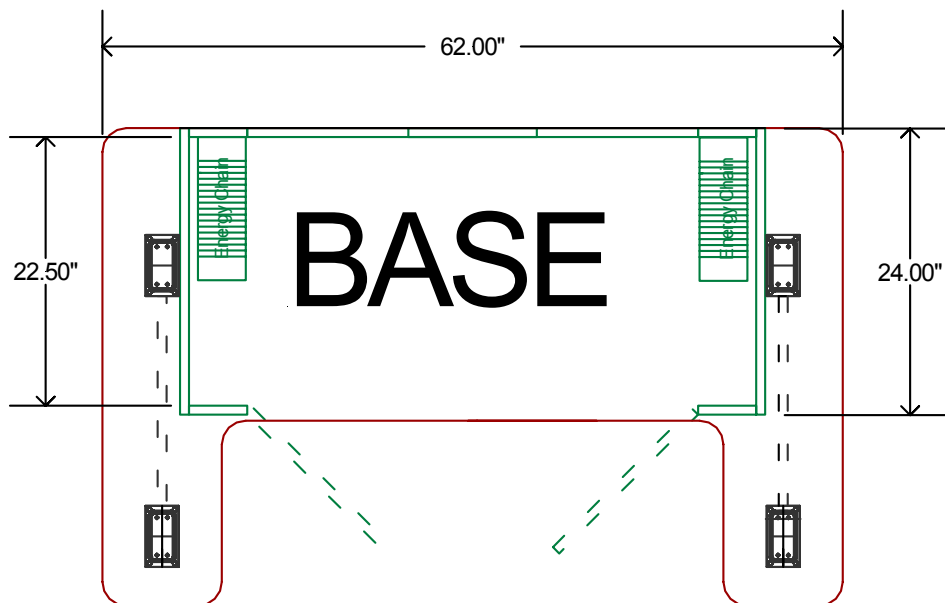

RFQ1921-72

ErgonomicHome.com 

CPU Cabinet Dimensions
38.00" Wide
22" Deep
19.25" High