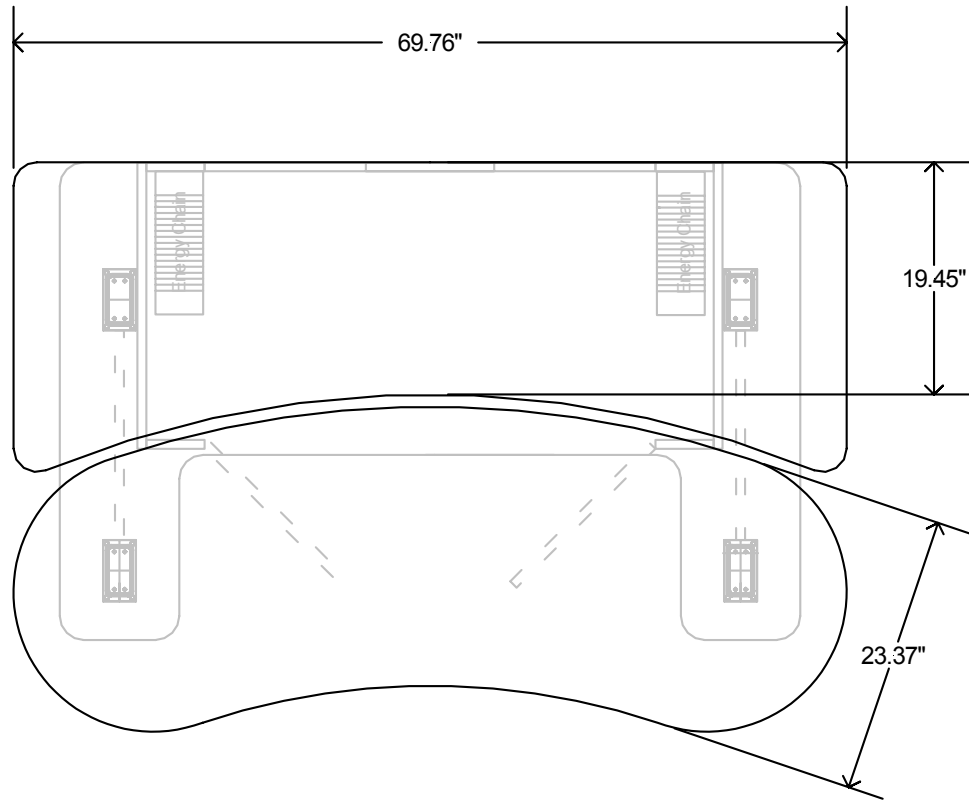

RFQ1921-72

ErgonomicHome.com 

CPU Cabinet Dimensions
38.00" Wide
22" Deep
19.25" High