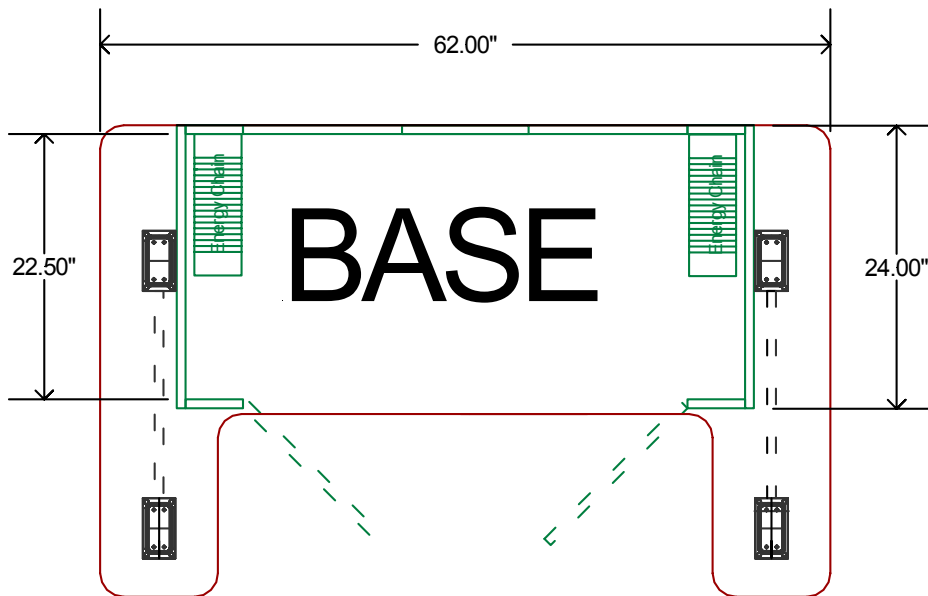

# RFQ1921-79-SHELL

**CPU Cabinet Dimensions**  
38.00" Wide  
22" Deep  
19.25" High