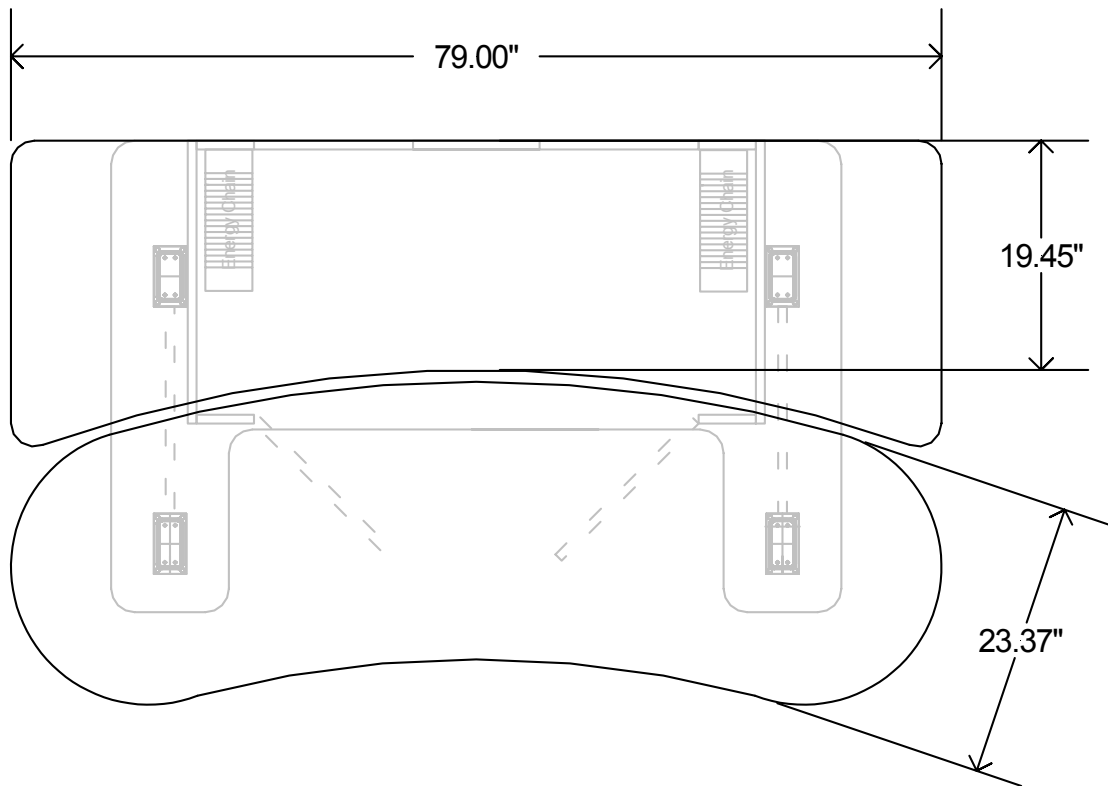

# RFQ1921-79-SHELL

**CPU Cabinet Dimensions**  
38.00" Wide  
22" Deep  
19.25" High