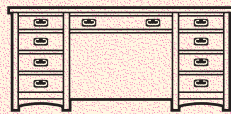

Computer Armoire
1570-150

File Cabinet
7661-10

Making Lifestyles Better™

MIDLANDS

CURED OAK FINISH 1570 / 7661

Welcome the serenity of mission into your home. Clean, yet elegant details are the focus throughout, emphasizing beauty in simplicity. Constructed of selected wood, veneers and wood products with a warm cured oak finish, the Midlands collection captures the essence of mission.

HOME OFFICE

Executive Desk
7661-32
(66 x 30 x 30)

- Lap drawer with pencil tray.
- Two utility drawers.
- File drawer.

Computer Credenza
7661-22
(66-1/4 x 24-1/4 x 30)

- Drop-front keyboard drawer.
- Two utility drawers.
- File drawer.
- CPU compartment with a pull-out CD rack, and ventilated back panel.