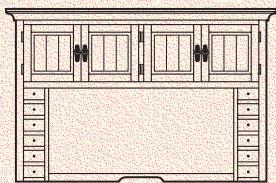

Four Door Barrister Bookcase
7661-06
(36-1/4 x 15-1/2 x 72)

- Four, 34-1/4 x 13-3/4 x 13-1/4 cabinets, each with a beveled glass front door.
- Magnetic latches.

File Cabinet
7661-10
(24 x 24-1/2 x 30)

- Two file drawers accommodate letter or legal filing.

Lateral File
7661-16
(32 x 21 x 30)

- Two file drawers accommodate letter or legal filing.
- Anti-tip device.

Hutch
7661-44
(68-3/4 x 17-1/2 x 44)

- Two cabinets.
- Six CD storage drawers.
- Task lighting.