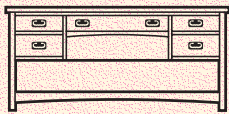

Computer Armoire
1570-150

File Cabinet
7661-10

Making Lifestyles Better™

MIDLANDS

CURED OAK FINISH 1570 / 7661

Welcome the serenity of mission into your home. Clean, yet elegant details are the focus throughout, emphasizing beauty in simplicity. Constructed of selected wood, veneers and wood products with a warm cured oak finish, the Midlands collection captures the essence of mission.

HOME OFFICE

Executive Desk
7661-32
(66 x 30 x 30)

- Lap drawer with pencil tray.
- Two utility drawers.
- File drawer.

Computer Credenza
7661-22
(66-1/4 x 24-1/4 x 30)

- Drop-front keyboard drawer.
- Two utility drawers.
- File drawer.
- CPU compartment with a pull-out CD rack, and ventilated back panel.