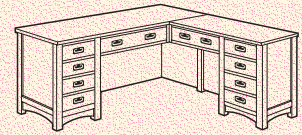

HOME OFFICE

Executive Desk
7661-32
(66 x 30 x 30)

- Lap drawer with pencil tray.
- Two utility drawers.
- File drawer.

Computer Credenza
7661-22
(66-1/4 x 24-1/4 x 30)

- Drop-front keyboard drawer.
- Two utility drawers.
- File drawer.
- CPU compartment with a pull-out CD rack, and ventilated back panel.

Mission Writing Desk
7661-63
(54 x 30 x 30)

- Three utility drawers, one of which is felt-lined with a wood pencil tray.

Computer L Desk
7661-48

- Drop-front keyboard drawer.
- Two utility drawers.
- File drawer.
- CPU storage compartment includes a pull-out CD rack, and ventilated back-panel.

Consists of:
Desk:
(66 x 28 x 30)

Return:
(48 x 21 x 30)

Three Door Barrister Bookcase
7661-04
(36-1/4 x 15-1/2 x 54-3/4)

- Three, 34-1/4 x 13-3/4 x 13-1/4 cabinets, each with a beveled glass front door.
- Magnetic latches.