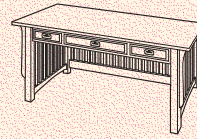

HOME OFFICE

Executive Desk
7661-32
(66 x 30 x 30)

- Lap drawer with pencil tray.
- Two utility drawers.
- File drawer.

Computer Credenza
7661-22
(66-1/4 x 24-1/4 x 30)

- Drop-front keyboard drawer.
- Two utility drawers.
- File drawer.
- CPU compartment with a pull-out CD rack, and ventilated back panel.

Mission Writing Desk
7661-63
(54 x 30 x 30)

- Three utility drawers, one of which is felt-lined with a wood pencil tray.

Computer L Desk
7661-48

- Drop-front keyboard drawer.
- Two utility drawers.
- File drawer.
- CPU storage compartment includes a pull-out CD rack, and ventilated back-panel.

Consists of:
Desk:
(66 x 28 x 30)

Return:
(48 x 21 x 30)

Three Door Barrister Bookcase
7661-04
(36-1/4 x 15-1/2 x 54-3/4)

- Three, 34-1/4 x 13-3/4 x 13-1/4 cabinets, each with a beveled glass front door.
- Magnetic latches.