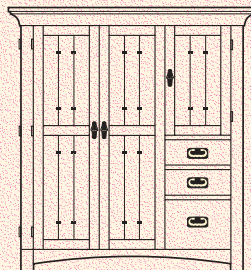

Consists of:
Desk:
(66 x 28 x 30)

Return:
(48 x 21 x 30)

Three Door Barrister Bookcase
7661-04
(36-1/4 x 15-1/2 x 54-3/4)

- Three, 34-1/4 x 13-3/4 x 13-1/4 cabinets, each with a beveled glass front door.
- Magnetic latches.

Four Door Barrister Bookcase
7661-06
(36-1/4 x 15-1/2 x 72)

- Four, 34-1/4 x 13-3/4 x 13-1/4 cabinets, each with a beveled glass front door.
- Magnetic latches.

File Cabinet
7661-10
(24 x 24-1/2 x 30)

- Two file drawers accommodate letter or legal filing.

Lateral File
7661-16
(32 x 21 x 30)

- Two file drawers accommodate letter or legal filing.
- Anti-tip device.

Hutch
7661-44
(68-3/4 x 17-1/2 x 44)

- Two cabinets.
- Six CD storage drawers.
- Task lighting.