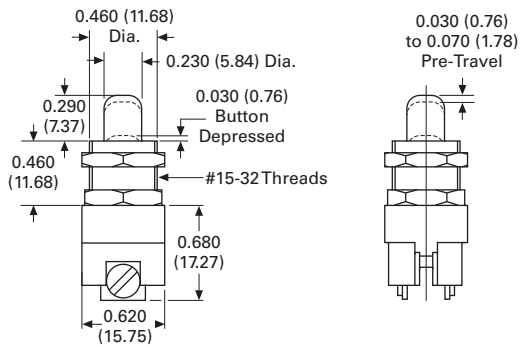

Approximate Dimensions in Inches (mm)

**8440**

**8448K1**

**8442 and 8444 (Screw Terminals)**

**8448K2**