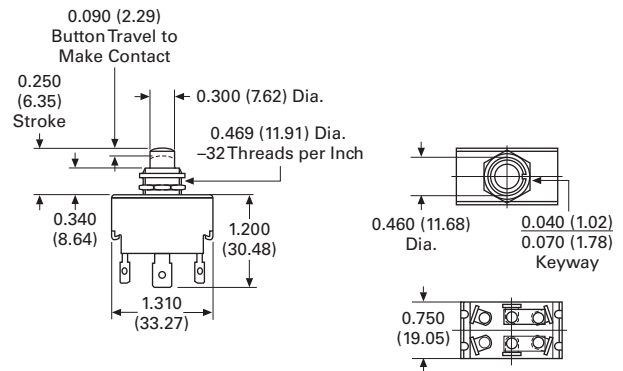

Approximate Dimensions in Inches (mm)

**8440**

**8448K1**

**8442 and 8444 (Screw Terminals)**

**8448K2**