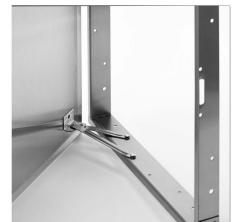

LEED ready: This product contributes to LEED® credits.

ACCESS DOORS MADE FAST!

DOOR SIZE W x H inches (MM)	NUMBER OF LOCKS
8 1/4 x 8 1/4 (210 x 210)	1
8 1/4 x 12 (210 x 304)	1
10 x 10 (254 x 254)	1
12 x 12 (304 x 304)	1
14 x 14 (355 x 355)	1
12 x 18 (304 x 457)	1
16 x 16 (406 x 406)	1
18 x 18 (457 x 457)	3
18 x 24 (457 x 609)	4
20 x 20 (508 x 508)	3
22 x 22 (558 x 558)	3
22 x 30 (558 x 762)	5
22 x 36 (558 x 914)	5
24 x 24 (609 x 609)	4
24 x 30 (609 x 762)	5
24 x 36 (609 x 914)	5

Rough wall opening is door size + 1/4" or + 6mm

DESCRIPTION AND MATERIAL SPECIFICATION

Material: 16 gauge VVDLQOHVVVWHHOWSH
Hinge: concealed, exclusive hinge design
Lock / latch: screwdriver operated cam latch
Finish: VDWLQILQLVK
Packaging: individually wrapped, 1 per box

POPULAR OPTIONS:

Lock / latch: key operated cylinder cam latch, hex head cam latch, pinned hex head cam latch, handle operated cam latch, mortise preparation for cylinder.

Gasketing: neoprene gasket

INSTALLATION