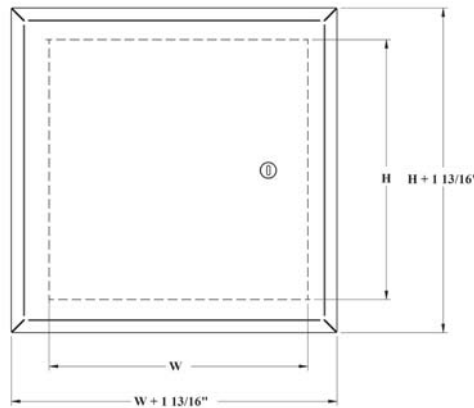

LEED ready: This product contributes to LEED® credits.

ACCESS DOORS MADE FAST!

DOOR SIZE W x H inches (MM)	NUMBER OF LOCKS
8 1/4 x 8 1/4 (210 x 210)	1
8 1/4 x 12 (210 x 304)	1
10 x 10 (254 x 254)	1
12 x 12 (304 x 304)	1
14 x 14 (355 x 355)	1
12 x 18 (304 x 457)	1
16 x 16 (406 x 406)	1
18 x 18 (457 x 457)	3
18 x 24 (457 x 609)	4
20 x 20 (508 x 508)	3
22 x 22 (558 x 558)	3
22 x 30 (558 x 762)	5
22 x 36 (558 x 914)	5
24 x 24 (609 x 609)	4
24 x 30 (609 x 762)	5
24 x 36 (609 x 914)	5

Rough wall opening is door size + 1/4" or + 6mm

DESCRIPTION AND MATERIAL SPECIFICATION

Material: 16 gauge VVDLQOHVVVWHHOWSH
Hinge: concealed, exclusive hinge design
Lock / latch: screwdriver operated cam latch
Finish: VDWLQILQLVK
Packaging: individually wrapped, 1 per box