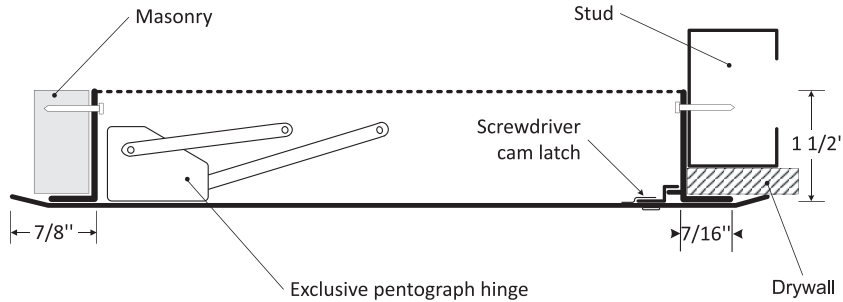

ACCESS DOOR WITH HIDDEN FLANGE FOR ALL SURFACE TYPES

CTR6

INSTALLATION

> EXCLUSIVE <
ACCESS DOOR

A LABOR SAVING alternative to doors with DRYWALL FLANGES

"No need to mud or plaster"

DIMENSIONS AND APPEARANCE

LEED ready: This product contributes to LEED® credits.

ACCESS DOORS MADE FAST!

DOOR SIZE W x H inches (MM)	NUMBER OF LOCKS
8 1/4 x 8 1/4 (210 x 210)	1
8 1/4 x 12 (210 x 304)	1
10 x 10 (254 x 254)	1
12 x 12 (304 x 304)	1
14 x 14 (355 x 355)	1
12 x 18 (304 x 457)	1
16 x 16 (406 x 406)	1
18 x 18 (457 x 457)	3
18 x 24 (457 x 609)	4
20 x 20 (508 x 508)	3
22 x 22 (558 x 558)	3
22 x 30 (558 x 762)	5
22 x 36 (558 x 914)	5
24 x 24 (609 x 609)	4
24 x 30 (609 x 762)	5
24 x 36 (609 x 914)	5

Rough wall opening is door size + 1/4" or + 6mm

DESCRIPTION AND MATERIAL SPECIFICATION

Material: 16 gauge VVDLQOHVVVWHHOWSH
Hinge: concealed, exclusive hinge design
Lock / latch: screwdriver operated cam latch
Finish: VDWLQILQLVK
Packaging: individually wrapped, 1 per box