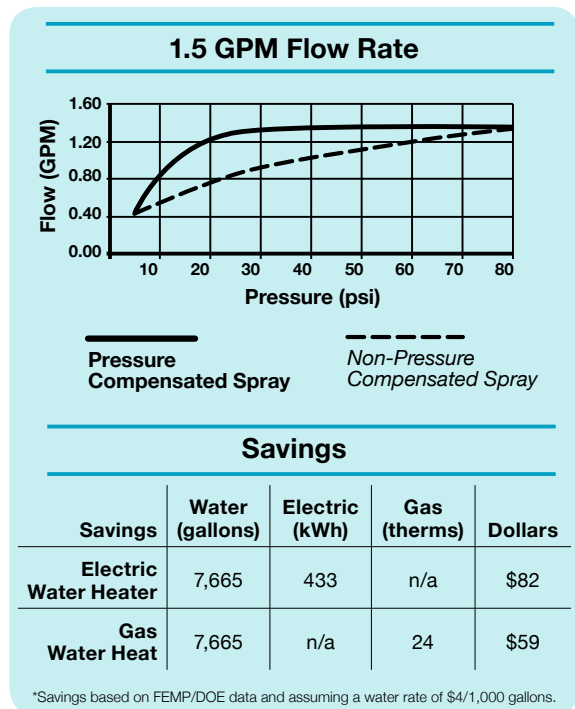

*Also Available in:

White
Item# N3116P