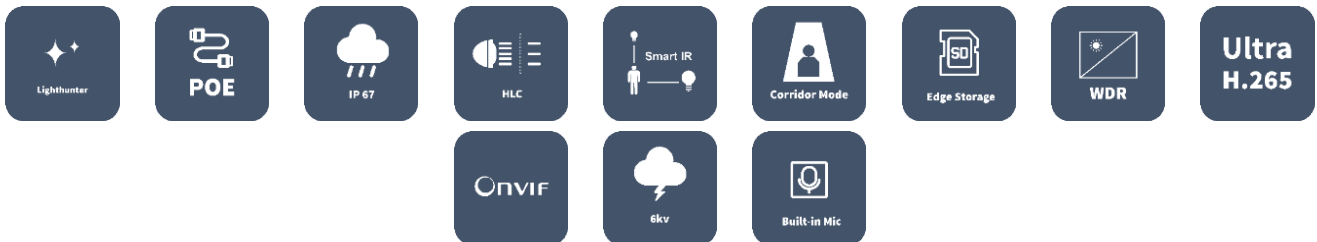

5MP WDR Starlight (Motorized) VF Eyeball Network IR Camera

IV-DE2812CLL5MP-UN

Key Features

Optics

- Starlight illumination
- Day/night functionality
- Optical glass window with higher light transmittance
- IR anti-reflection window to increase the infrared transmittance
- Smart IR, up to 30m (98ft) IR distance
- 2D/3D DNR (Digital Noise Reduction)
- Built-in motorized lens for remote zoom

Compression

- Ultra 265, H.264, MJPEG
- Triple streams
- 9:16 corridor mode

Network

- ONVIF Conformance

Structure

- Support PoE power supply
- Wide temperature range: -40°C ~ 60°C (-40°F ~ 140°F)
- Wide voltage range of ±25%
- IP67
- 3-Axis

Specifications

IV-DE2812CLL5MP-UN					
Camera					
Sensor	1/2.7", 5.0 megapixel, progressive scan, CMOS				
Lens	2.7 ~ 13.5mm, AF automatic focusing and motorized zoom lens				
DORI Distance	Lens (mm)	Detect (m)	Observe (m)	Recognize (m)	Identify (m)
	2.7	60.8	24.3	12.2	6.1
	13.5	303.8	121.5	60.8	30.4
Angle of view (H)	93.38° ~ 28.56°				
Angle of View (V)	88° ~ 16.4°				
Angle of View (O)	121.4° ~ 33.7°				
Adjustment angle	Pan: 0° ~ 360°		Tilt: 0° ~ 90°		Rotate: 0° ~ 360°
Shutter	Auto/Manual, shutter time: 1 ~ 1/100000s				
Minimum Illumination	Colour: 0.002Lux (F1.2, AGC ON) 0Lux with IR				
Day/Night	IR-cut filter with auto switch (ICR)				
S/N	>52dB				
IR Range	Up to 30m (98ft) IR range				
wavelength	850nm				
IR On/Off Control	Auto/Manual				
Defog	Digital Defog				
WDR	120dB				
Video					
Video Compression	Ultra 265, H.264, MJPEG				
H.264 code profile	Baseline profile, Main Profile, High Profile				
Frame Rate	Main Stream: 5MP (2592*1944), Max 20fps; 5MP (2592*1944), Max 25fps (WDR OFF); 4MP (2560*1440), Max 30fps; 3MP (2048*1536), Max 30fps; 2MP (1920*1080), Max 30fps; Sub Stream: 2MP (1920*1080), Max 30fps; Third Stream: D1 (720*576), Max 30fps				
Video Bit Rate	128 Kbps~16 Mbps				